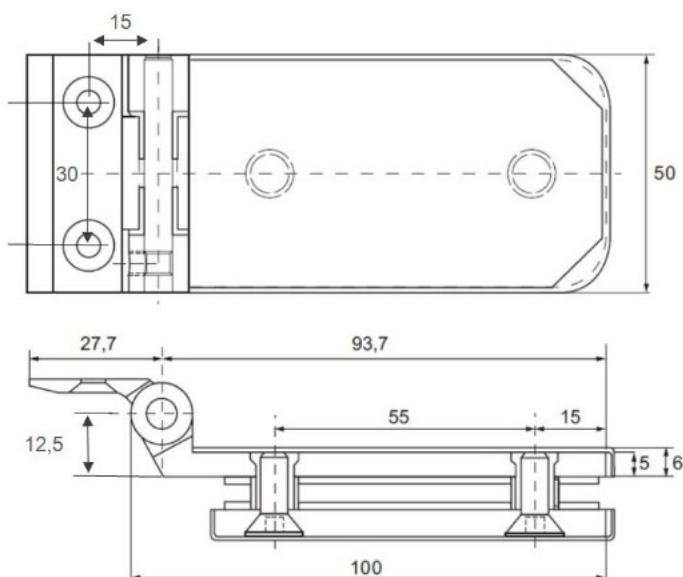

PRODUCT SHEET

Description:

Glass Door Hinge "Graz", Wall/Glass, SS-Look, 6-10mm Glass, Without Cover Plates,Cover Plates To Be Ordered Separately, Load Capacity 36kg pr. pair

Item number:

15.30.010-0

Units	Box	Carton	HS Code	Barcode
Pcs.	1	50	8302100090	
				5704866451727