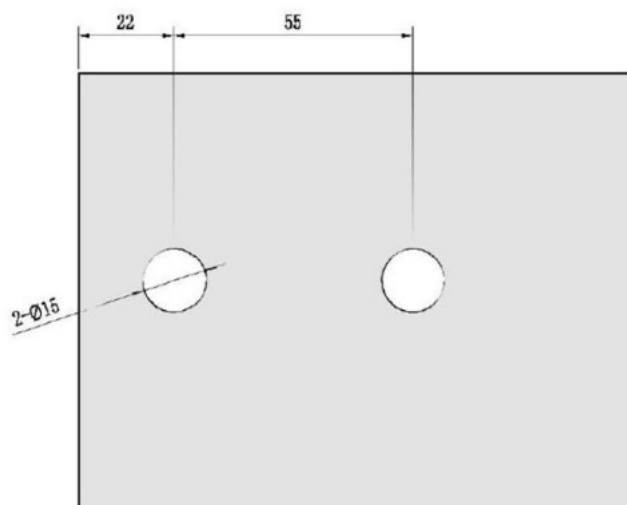

PRODUCT SHEET

Description:

Glass Door Hinge "Graz", Wall/Glass, SS-Look, 6-10mm Glass, Without Cover Plates,Cover Plates To Be Ordered Separately, Load Capacity 36kg pr. pair

Item number:

15.30.010-0

Units	Box	Carton	HS Code	Barcode
Pcs.	1	50	8302100090	
				5704866451727