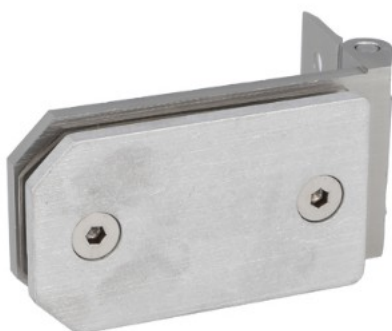

PRODUCT SHEET

Description:

Glass Door Hinge "Graz", Wall/Glass, SS-Look, 6-10mm Glass, Without Cover Plates,Cover Plates To Be Ordered Separately, Load Capacity 36kg pr. pair

Item number:

15.30.010-0

Units	Box	Carton	HS Code	Barcode
Pcs.	1	50	8302100090	
				5704866451727